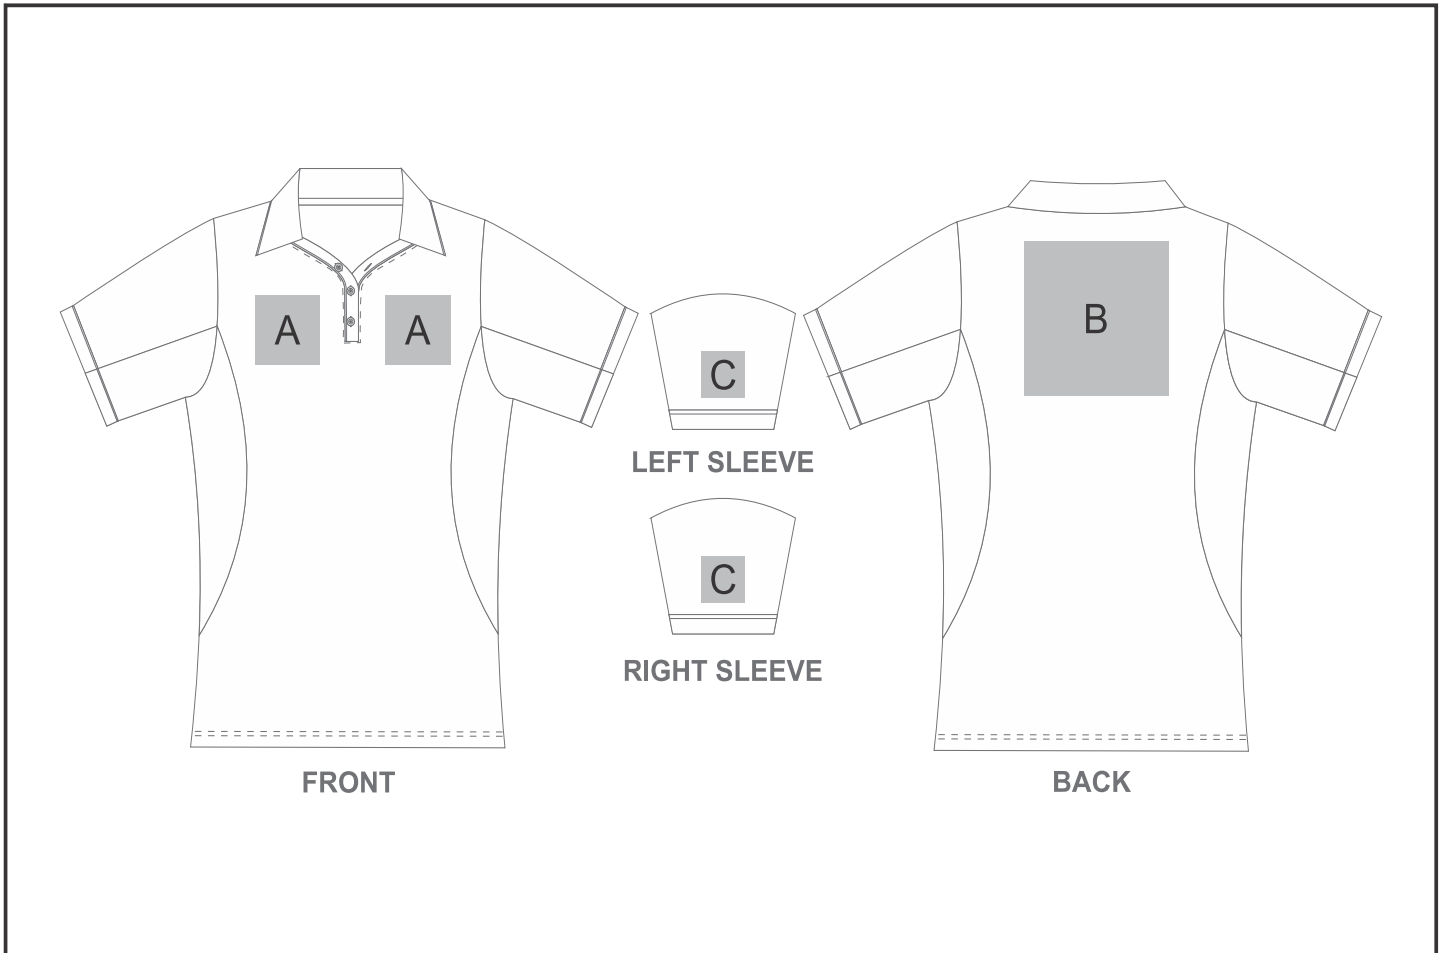

### Need to know:

Includes 1-Position Digital Transfer (setup fee applies)

- Cannot guarantee a 100% straight branding on any clothing item with check or stripe detail
- **DTC/EMB inclusive Parameters:** Left/Right Chest or Back = 100mm x 100mm

### Branding Options:

Position	Branding Method (Branding Code)	No. of Colours	Dimension
A	Embroidery (EMB-A)	N/A	90mm wide x 90mm high
A	Digital Transfer Clothing A6 (DTC-A6)	Full Colour	90mm wide x 90mm high
A	Screen Print (SA)	6 Colours	90mm wide x 90mm high
A	Silicone (STP-A)	N/A	30mm wide x 30mm high
A	Silicone (STP-B)	N/A	50mm wide x 50mm high
A	Silicone (STP-C)	N/A	80mm wide x 80mm high
A	Silicone (STP-D)	N/A	90mm wide x 40mm high
B	Embroidery (EMB-A)	N/A	100mm wide x 100mm high

B	Digital Transfer Clothing A6 (DTC-A6)	Full Colour	148mm wide x 105mm high
B	Digital Transfer Clothing A5 (DTC-A5)	Full Colour	210mm wide x 148mm high
B	Screen Print (SA)	6 Colours	200mm wide x 200mm high
B	Silicone (STP-A)	N/A	30mm wide x 30mm high
B	Silicone (STP-B)	N/A	50mm wide x 50mm high
B	Silicone (STP-C)	N/A	80mm wide x 80mm high
B	Silicone (STP-D)	N/A	120mm wide x 40mm high

C	Embroidery (EMB-A)	N/A	60mm wide x 60mm high
C	Digital Transfer Clothing A6 (DTC-A6)	Full Colour	60mm wide x 60mm high
C	Screen Print (SA)	1 Colour	60mm wide x 60mm high
C	Silicone (STP-A)	N/A	30mm wide x 30mm high
C	Silicone (STP-B)	N/A	50mm wide x 50mm high